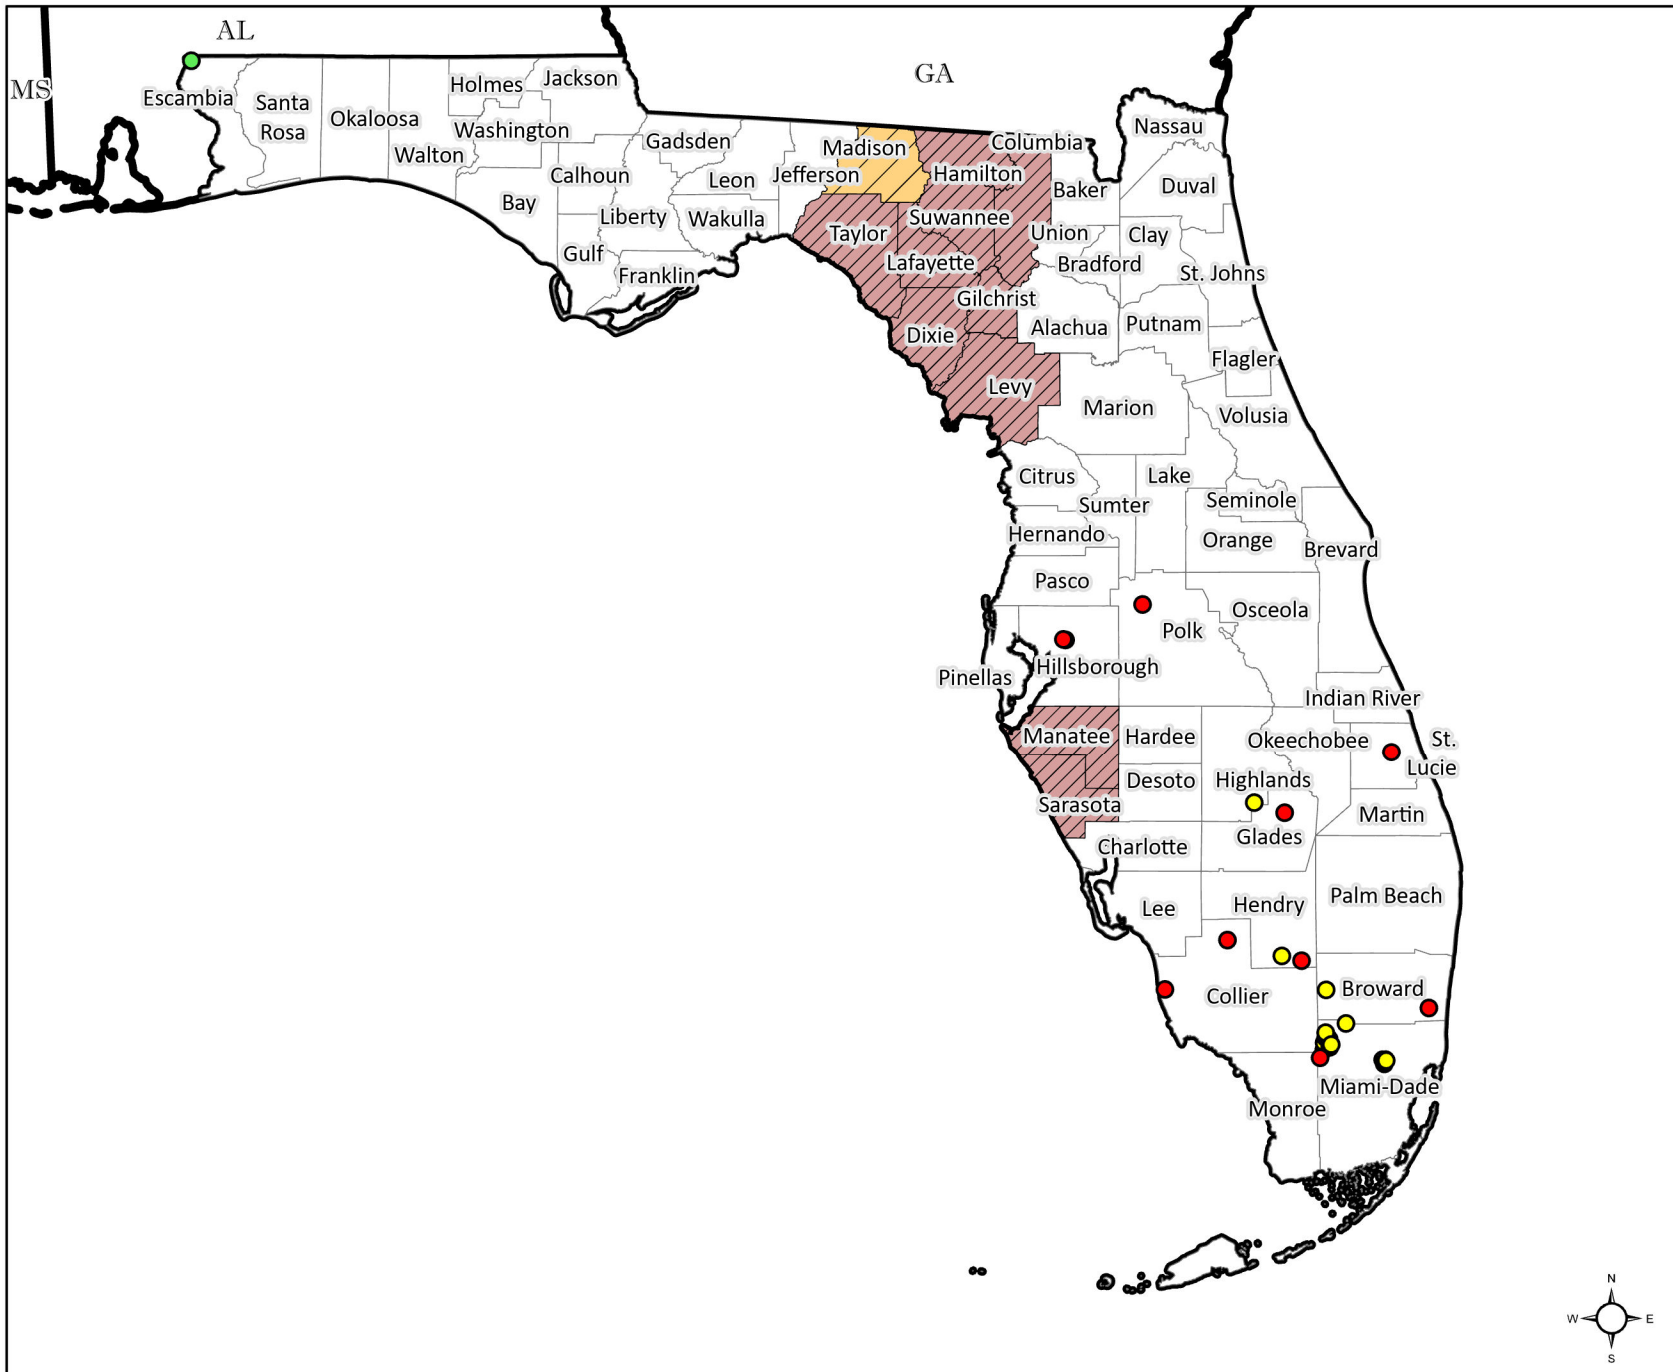

# FEMA-DR-4806-FL Major Disaster Declaration

Hurricane Debby, August 1, 2024 and continuing

### Tribal Nations

- Miccosukee
- Poarch Creek
- Seminole

### County Designations

- ▨ Individual Assistance and Public Assistance (Categories A & B) (10)
- ▨ Public Assistance (Categories A & B) (1)
- Other Counties (56)

Initial Declaration - 08/10/2024

1. Individual and Public Assistance (Categories A and B) including DFA for: Columbia, Dixie, Gilchrist, Hamilton, Lafayette, Levy, Manatee, Sarasota, Suwannee, and Taylor Counties.
2. Public Assistance (Categories A and B) including DFA for: Madison County
3. All areas in the State of Florida are eligible to apply for assistance under the Hazard Mitigation Grant Program